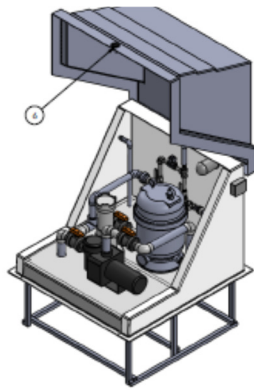

Residential equipment system