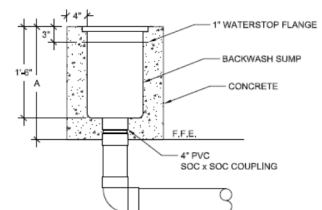

Complete Threaded Rod or Push Pull Tank Valve

TV4TR 4 in tank valve \$ 438.00

TV6TR 6 in tank valve \$ 575.00

TV8TR 8 in tank valve \$ 834.00

TV10TR 10 in tank valve \$1,445.00

Main Drain Sump and frame - grate

sizes; 9x9x12 -12x12x18 -18x18x24 -18x36x24

Main Drain Sump, Backwash Sump - Frame/Grate

Colors available; black, tan and gray

Fiberglass Water Stop

Sch 40 or 80 Coupling SXS WaterStop fiberglass reinforced with fiberglass flange. sizes; 1.5 in thru 12 in