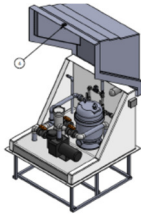

Custom handmade water features built from 316L stainless steel
all available polished, satin or powder coated
send us your specifications

mcwseg@gmail.com

www.segaquatics.com

patent pending design

- commercial** - equipment systems in a fiberglass cabinet enclosure, below grade vault and collector tanks 88 to 5,000 gallon
- residential** - equipment systems in a fiberglass cabinet enclosure, below grade vault. **NEW Residential filter tank system**
- fountain** - equipment systems in a fiberglass cabinet enclosure, below grade vault and **Splash Pad/IWF equipment systems**

Spray Pad

Lite Commercial

IWF spray ground systems, water features and components, equipment packages, **DELTA UV** water treatment systems with **Pool Warden** smart ORP control, **Fountain Tek** flush deck ring light and center nozzle and sequencing feature control and deck start bollard